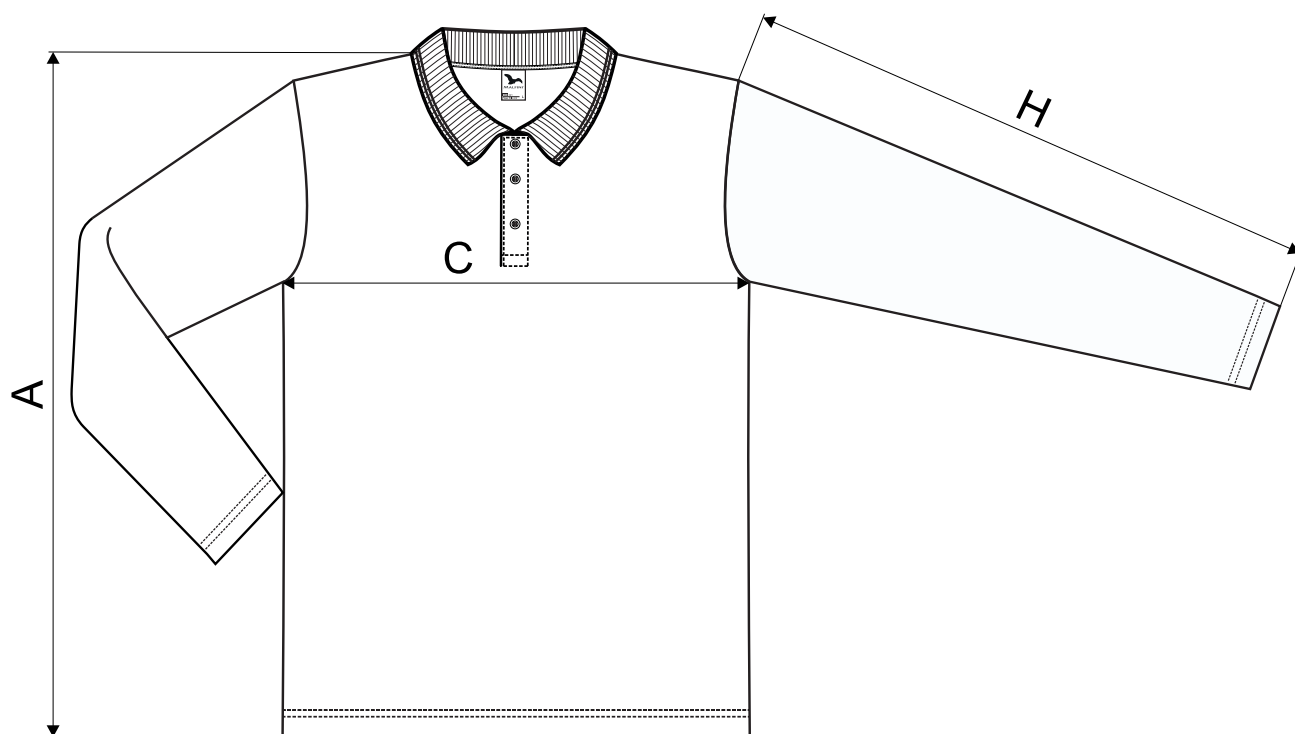

241 Pique Polo LS

SIZE SPECIFICATION [cm]

size	6	8	10	12	[yrs]
A	48	53	58	63	
C	34	37	41	45	
H	44,5	48,5	53,5	58,5	

All size specifications listed are in cm. Accepted tolerance of up to $\pm 5\%$.

STANDARD
100
PG020 153249
OET1