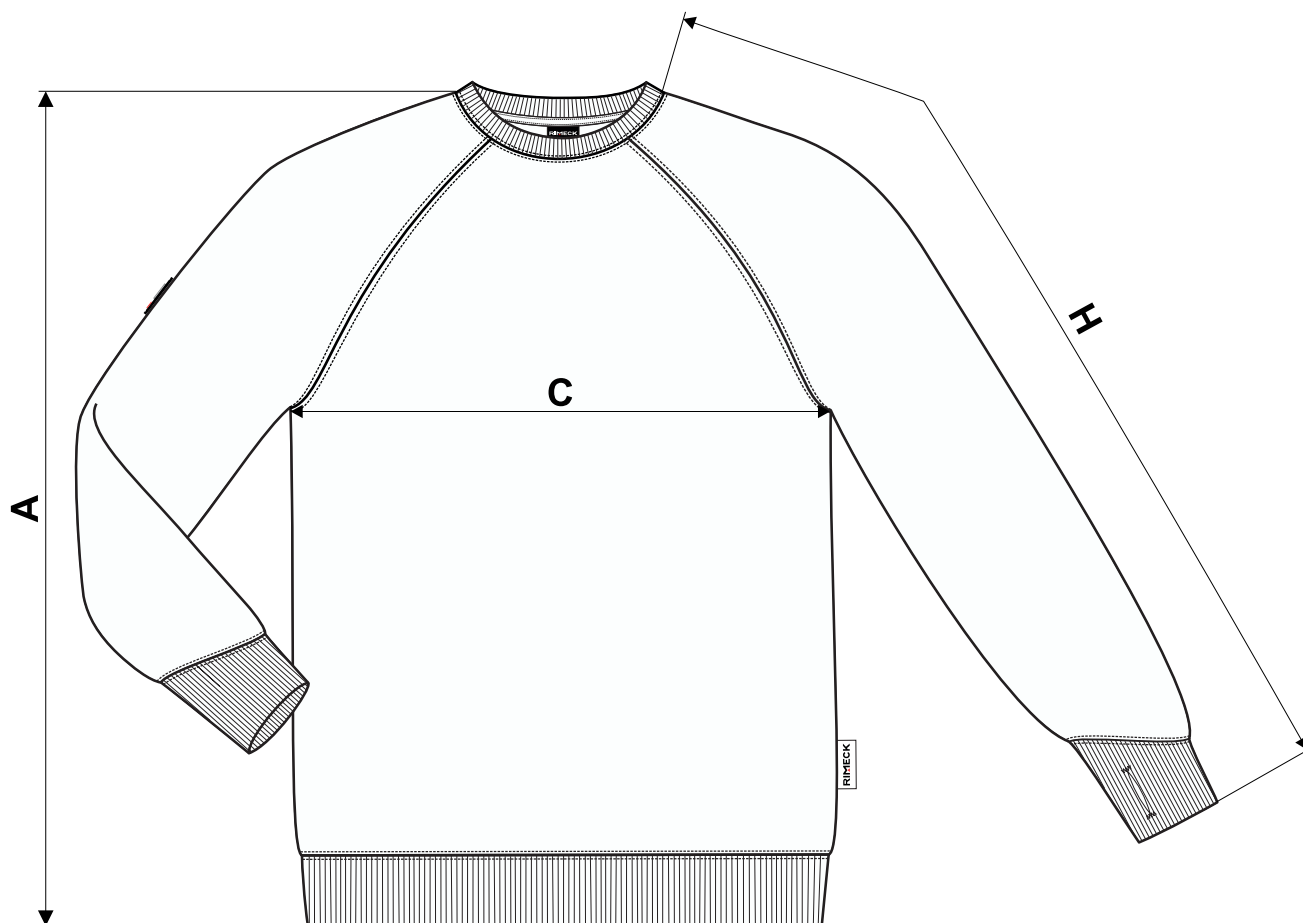

## ▶ VERTEX W42

♂ Sweatshirt

| size [cm] | M  | L    | XL | 2XL  | 3XL | 4XL  |
|-----------|----|------|----|------|-----|------|
| A         | 71 | 73   | 75 | 77   | 79  | 81   |
| C         | 56 | 60   | 64 | 69   | 75  | 81   |
| H         | 82 | 83,5 | 85 | 86,5 | 88  | 89,5 |

All size specifications listed are in cm. Accepted tolerance of up to +/- 5%.

STANDARD  
100  
PG020 140670  
OETI

amfori   
Trade with purpose