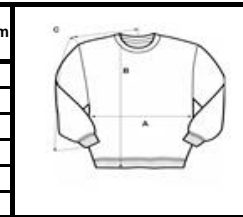

GILDAN
Heavy Blend™

STYLE 18000B

Heavy Blend Youth Crewneck Sweatshirt

DETAILS	
Weight	279 g/m2 (265 g/m2 in White)
Content	50% cotton / 50% polyester preshrunk fleece knit
Features	Satin label Twin needle stitching at waistband and cuffs 1 x 1 rib with spandex Quarter-turned to eliminate centre crease CPSIA Tracking Label Compliant
Sizes	YXS - YXL
Case Packs	YXS - YXL 36 pieces
Colours	11
SKU's	55

NOTES

SPECIFICATIONS						
Size	Chest/inches (A)	Chest/cm	Length/inches (B)	Length/cm	CB Sleeve/inches (C)	CB Sleeve/cm
Youth X-Small	16	41	19.75	50	23.50	60
Youth Small	17	43	21.25	54	26.50	67
Youth Medium	18	46	22.50	57	27.75	70
Youth Large	19	48	24	61	30.25	77
Youth X-Large	20	51	25.50	65	33	84
Tol.	+/-1	+/- 2.54	+/-1	+/- 2.54	+/-1	+/- 2.54