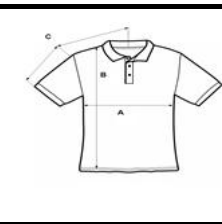

NOTES

SPECIFICATIONS

Size	Chest/inches (A)	Chest/cm	Length/inches (B)	Length/cm	CB Sleeve/inches (C)	CB Sleeve/cm
Small	19	48	28	71	17.75	45
Medium	21	53	29.50	75	19.25	49
Large	23	58	30.50	77	20.75	53
X-Large	25	64	31.50	80	22.25	57
2X- Large	27	69	32.50	83	23.75	60
Tol.	+/-1	+/- 2.54	+/-1	+/- 2.54	+/- 0.75	+/- 1.91